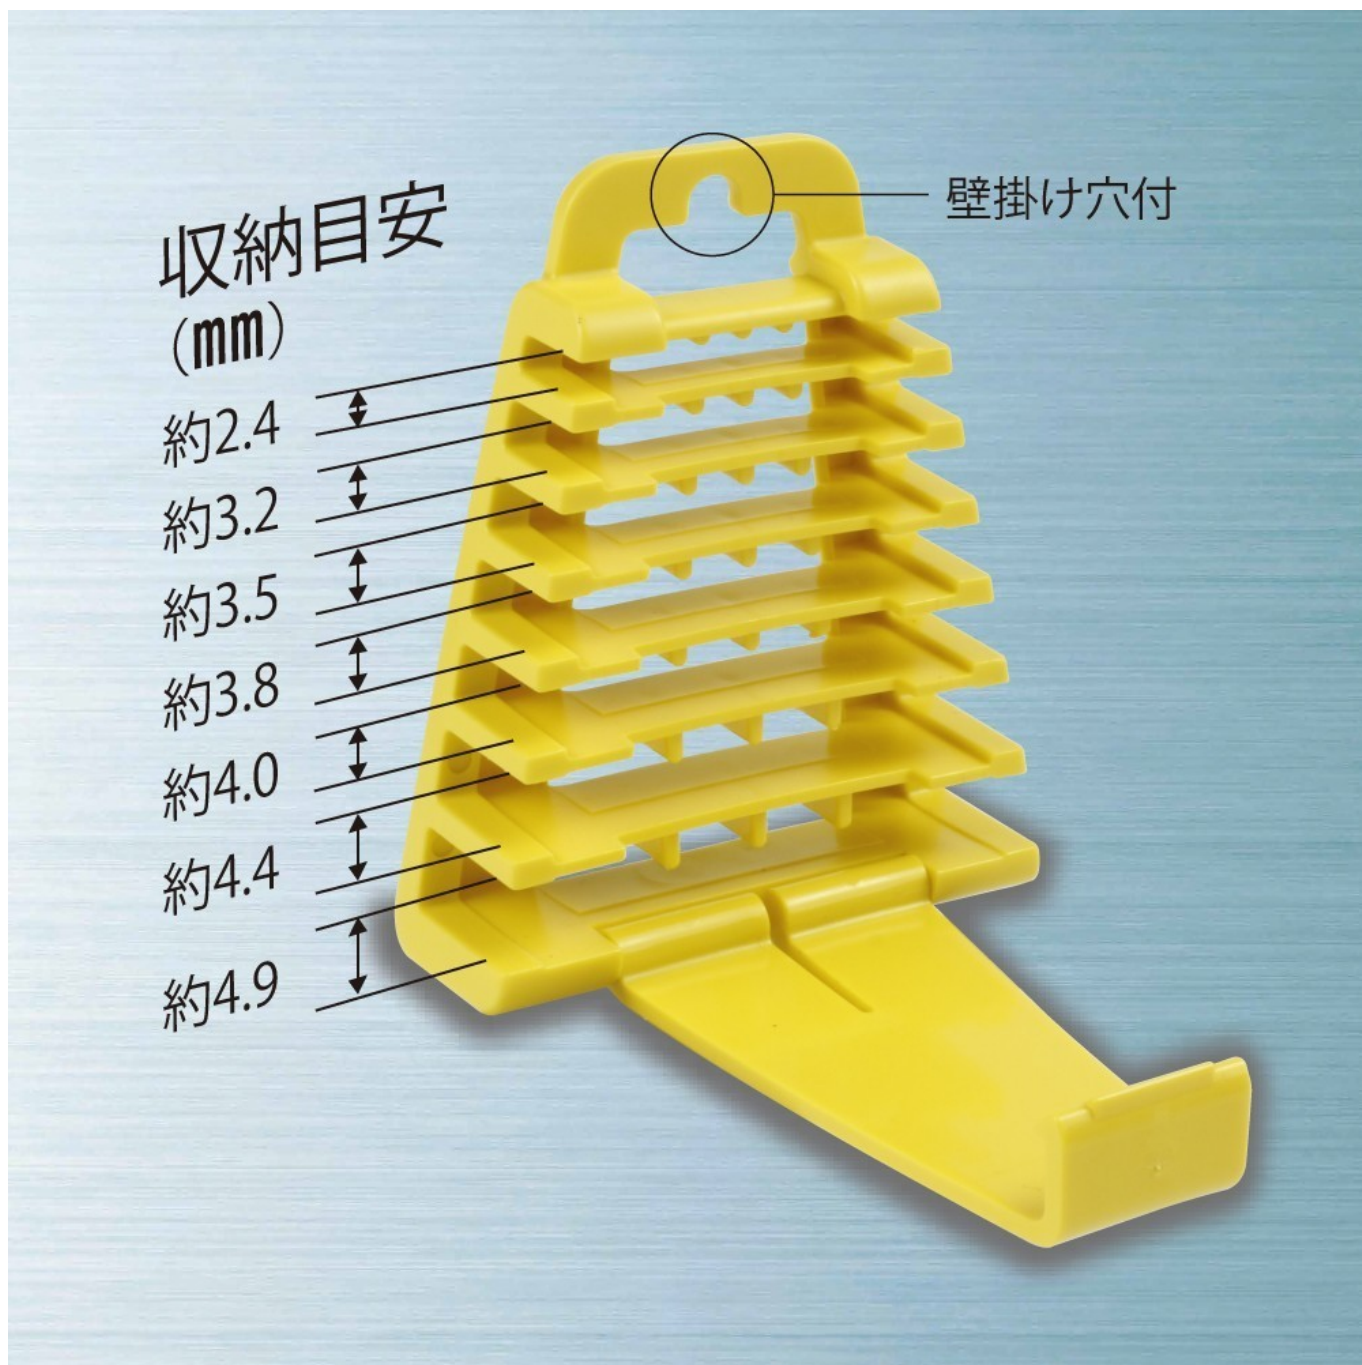

0-WEB.ru

[Download Driver Bolt Slim 180](#)

[Download Driver Bolt Slim 180](#)

0-WEB.ru

The front of the TFT-LCD capacity shows various information for example B Flag-rail arrangement mode 4G or 3G number of clients connected to Mifi battery level amount of utilization and dynamic length.