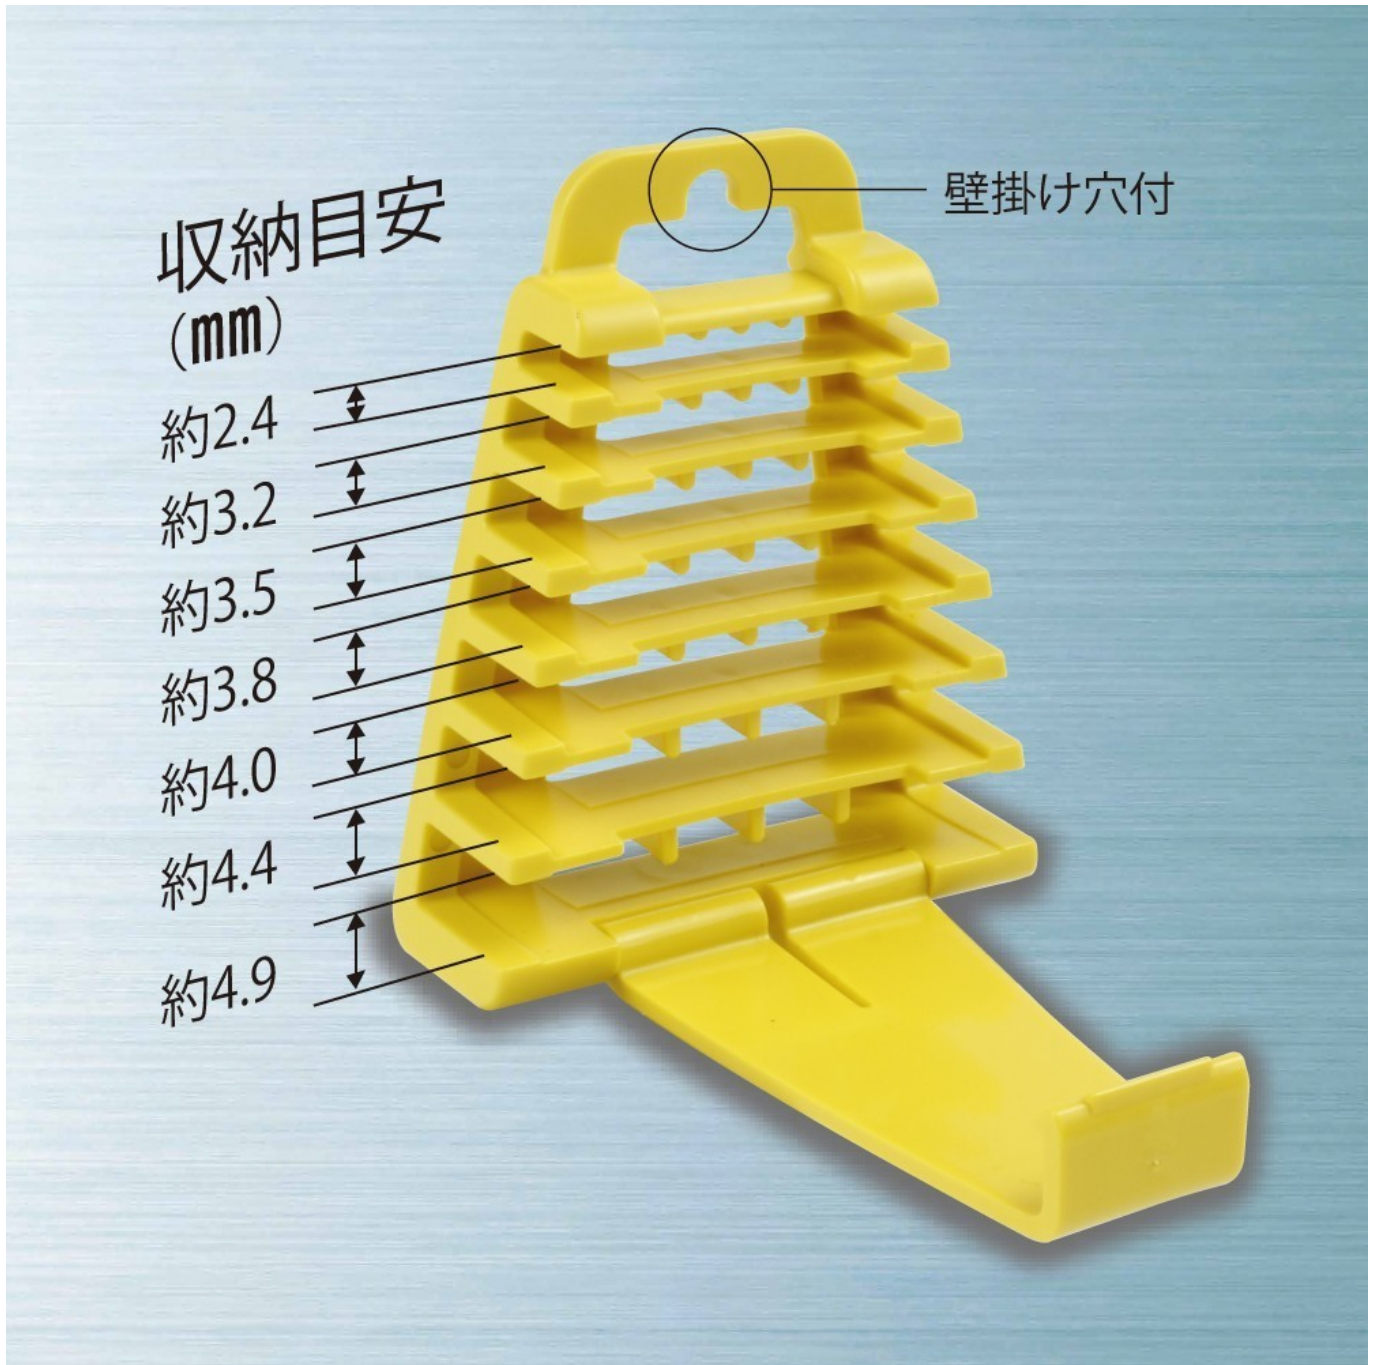

[Google Sketchup 7 Mac Download Free](#)

driver modem bolt aquila slim

[Virtual Dj B](#)

[Vpn Like Hotspot Shield For Mac](#)

download driver bolt aquila slim

[Mac Os X Clone External Drive](#)